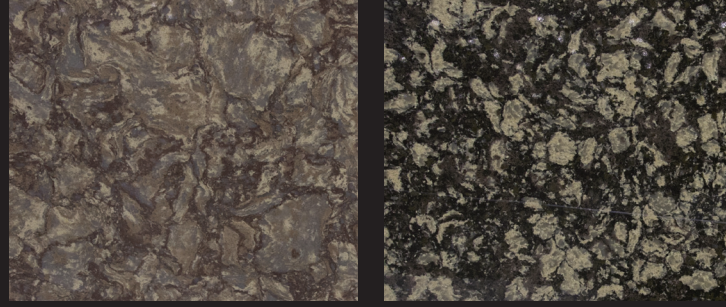

Countertops

Granite • Quartz • Marble • Quartzite

Exclusive to National Design Mart

Quartz

2 colors available / limited quantities

\$40.00
per sq. ft. installed

Granite Remnant Clearance

Unique colors available

\$30.00
per sq. ft. installed

More than 80 colors in stock

Fabrication & installation available / Indoor climate-controlled slab yard

Cabinets

Kitchen cabinets, bathroom vanities & more

Echelon CABINETS

- Maple, cherry, oak, hickory & painted
- Raised or flat center panel, slab, Shaker & more
- Premium finishes & elegant styles