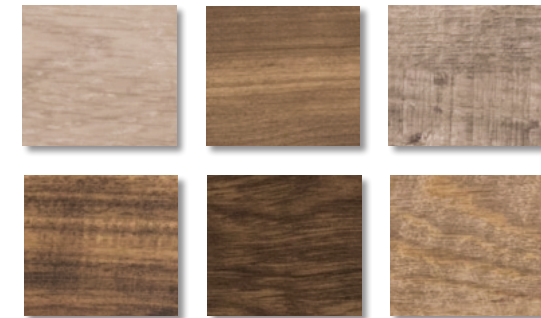

25% OFF

ALL Clearance Rolls

Flooring

Northeast Ohio's best selection

- Carpet, hardwood, laminate, ceramic tile, luxury vinyl tile, bamboo flooring and more
- High quality, reputable brands
- From inspiration to installation

Professional installation available on all flooring

LVT 100% waterproof laminate

In-stock only deals

MANNINGTON
 Beautiful floors for the real world

A dura Max Waterproof
 in-stock

\$3.39 per sq. ft. material only

COREtec ORIGINAL

Luxury Vinyl Waterproof
 in-stock

\$3.19 per sq. ft. material only

AquaLok Grand Isle Waterproof
 in-stock

\$2.49 per sq. ft. material only

QUICK STEP

Laminate

with attached cushion
 8 colors in-stock